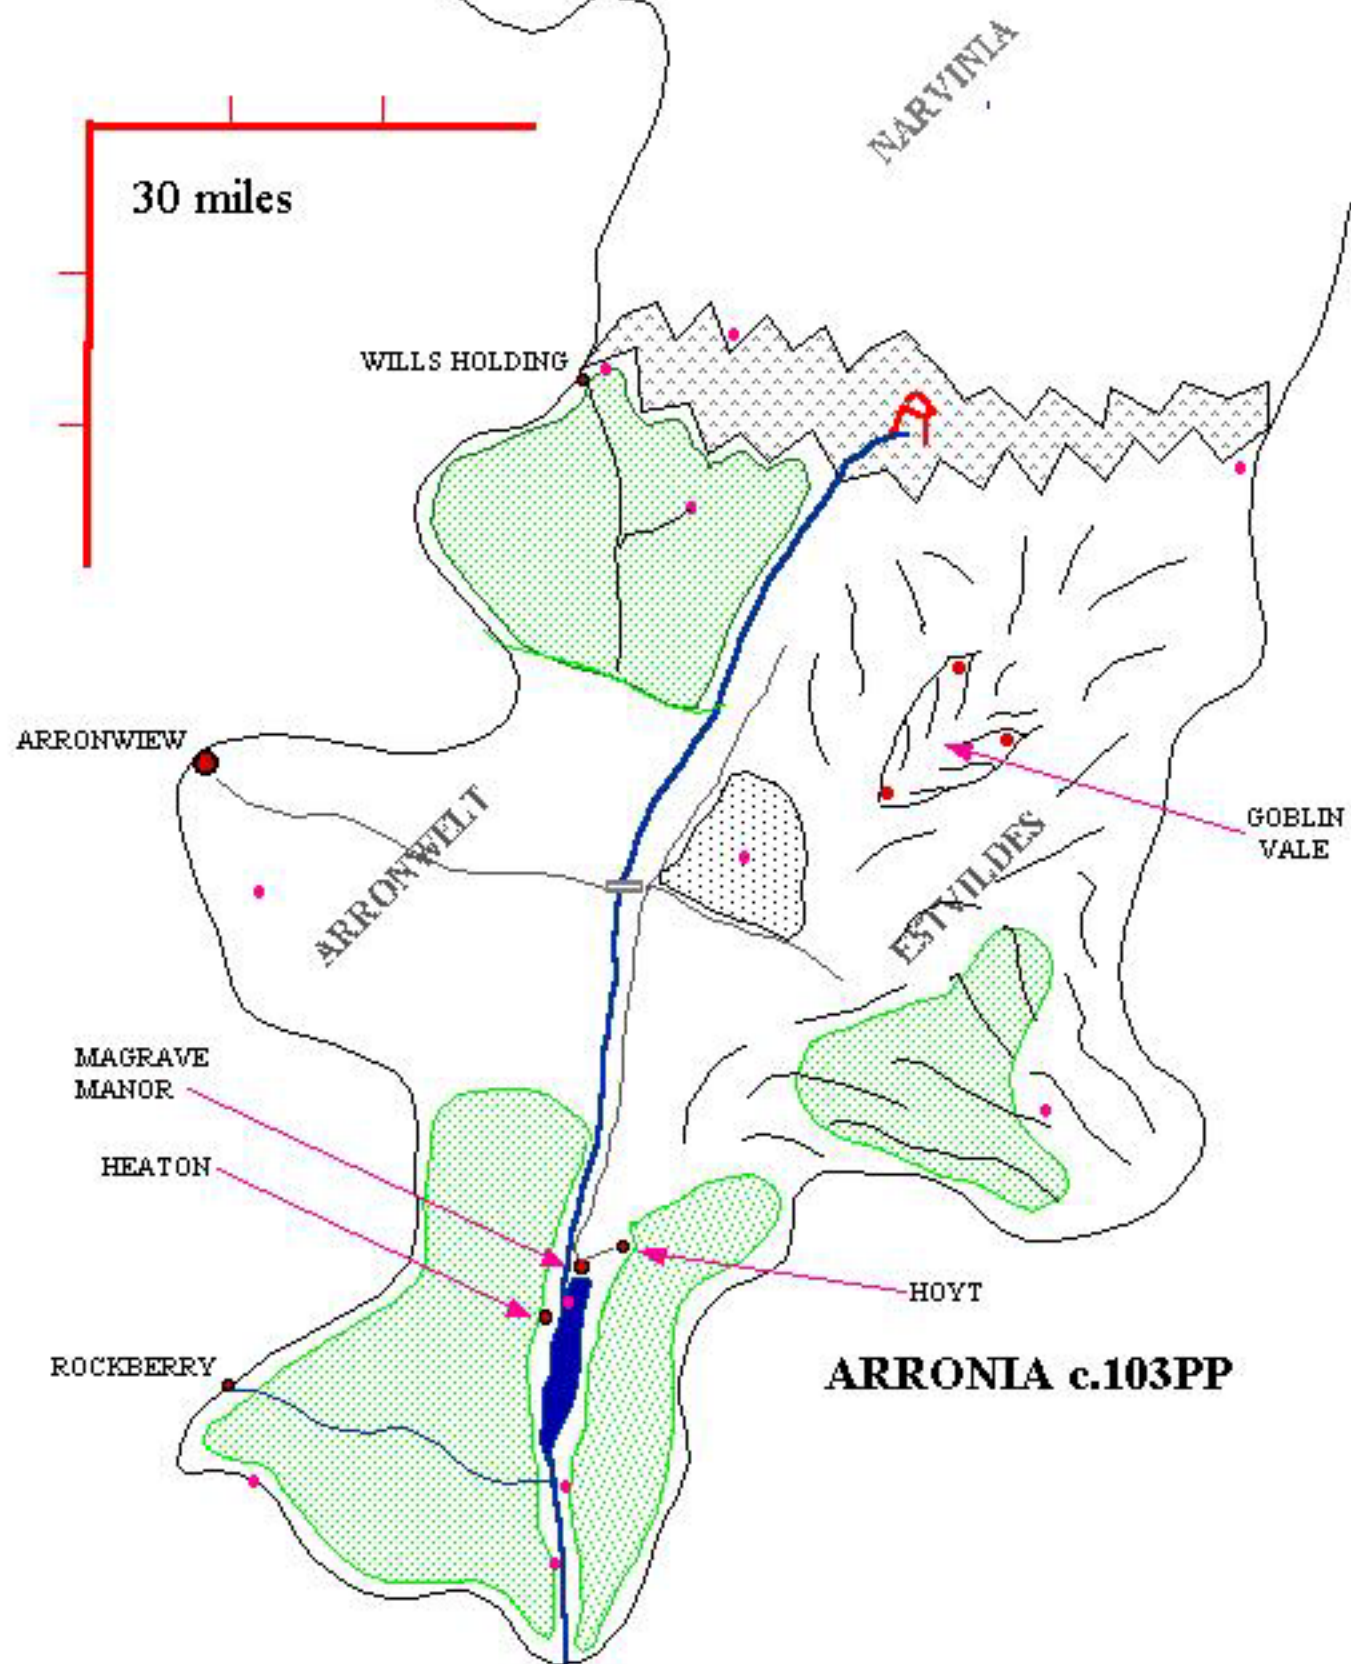

ARRON

STRAIT

Galighard

PELIN

PELIN-RE

INSTONIA

FAERUN WOOD ELVES

GULF OF PELIN

PELIN

SUNTER LANDS

LANDS

TREE

30 miles

■ CITY

● TOWN

● VILLAGE

● Adventure Site

- TOWN
- VILLAGE
- Adventure Site

**ARRONIA c.103PP**

10 miles

10 miles

The Isle of The  
Everburning

Alheim

Alfarin

The Isle Of The  
Midnight Sun

The Isle Of  
Serpent-Guard

The Middle Nort Islands