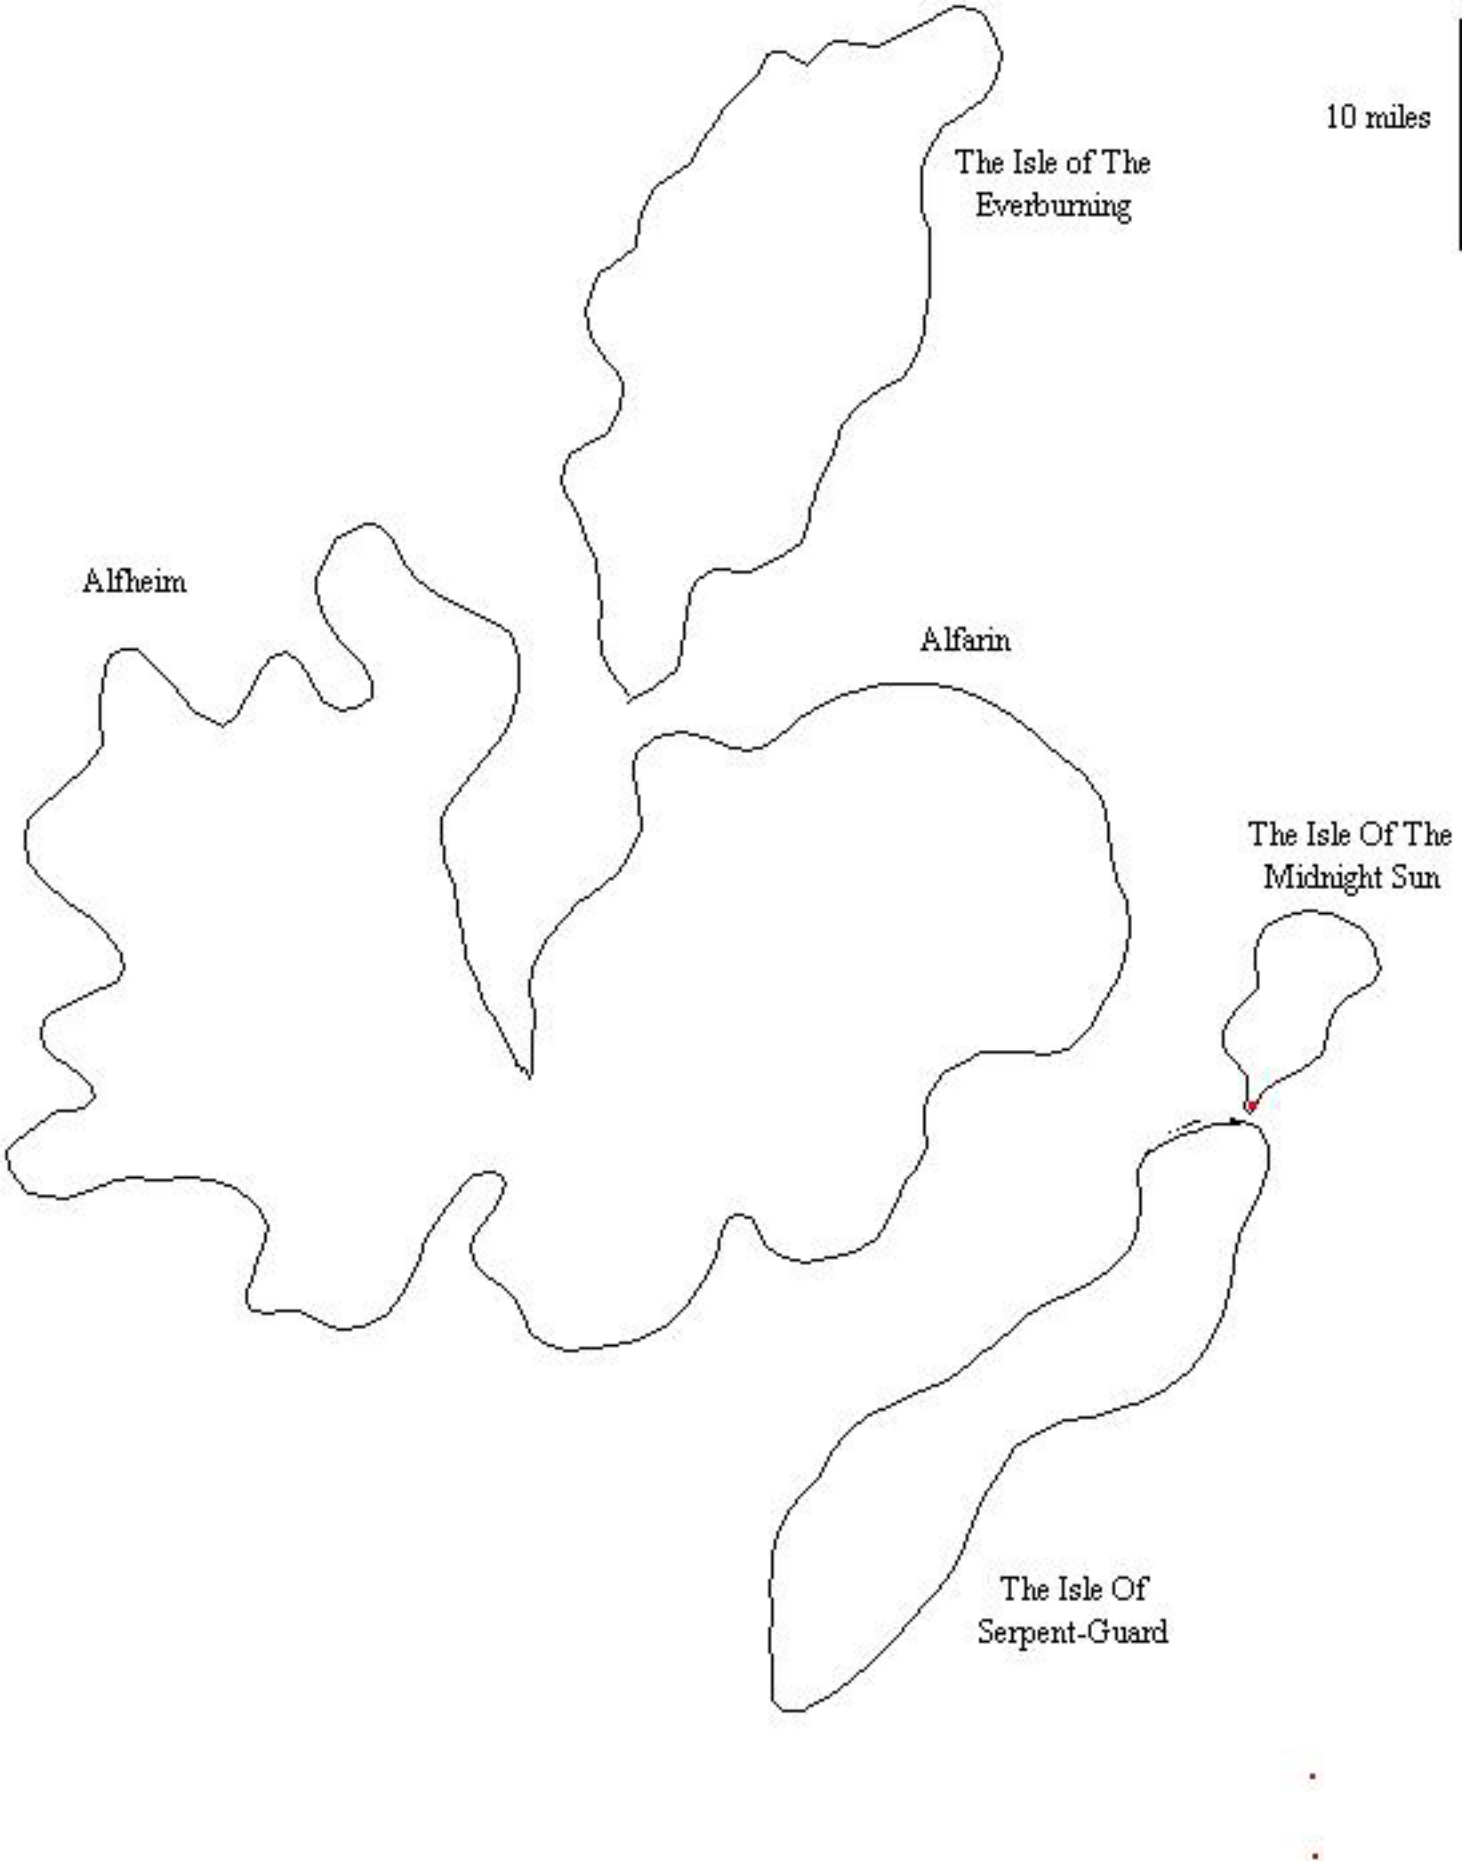

ARRON

STRAIT

Galighard

PELIN

PELIN-RE

INSTONIA

FAERUN WOOD ELVES

GULF OF PELIN

PELIN

SUNTER LANDS

LANDS

TREE

30 miles

■ CITY

● TOWN

● VILLAGE

● Adventure Site

- TOWN
- VILLAGE
- Adventure Site

**ARRONIA c.103PP**

10 miles

10 miles

The Isle of The  
Everburning

Alheim

Alfarin