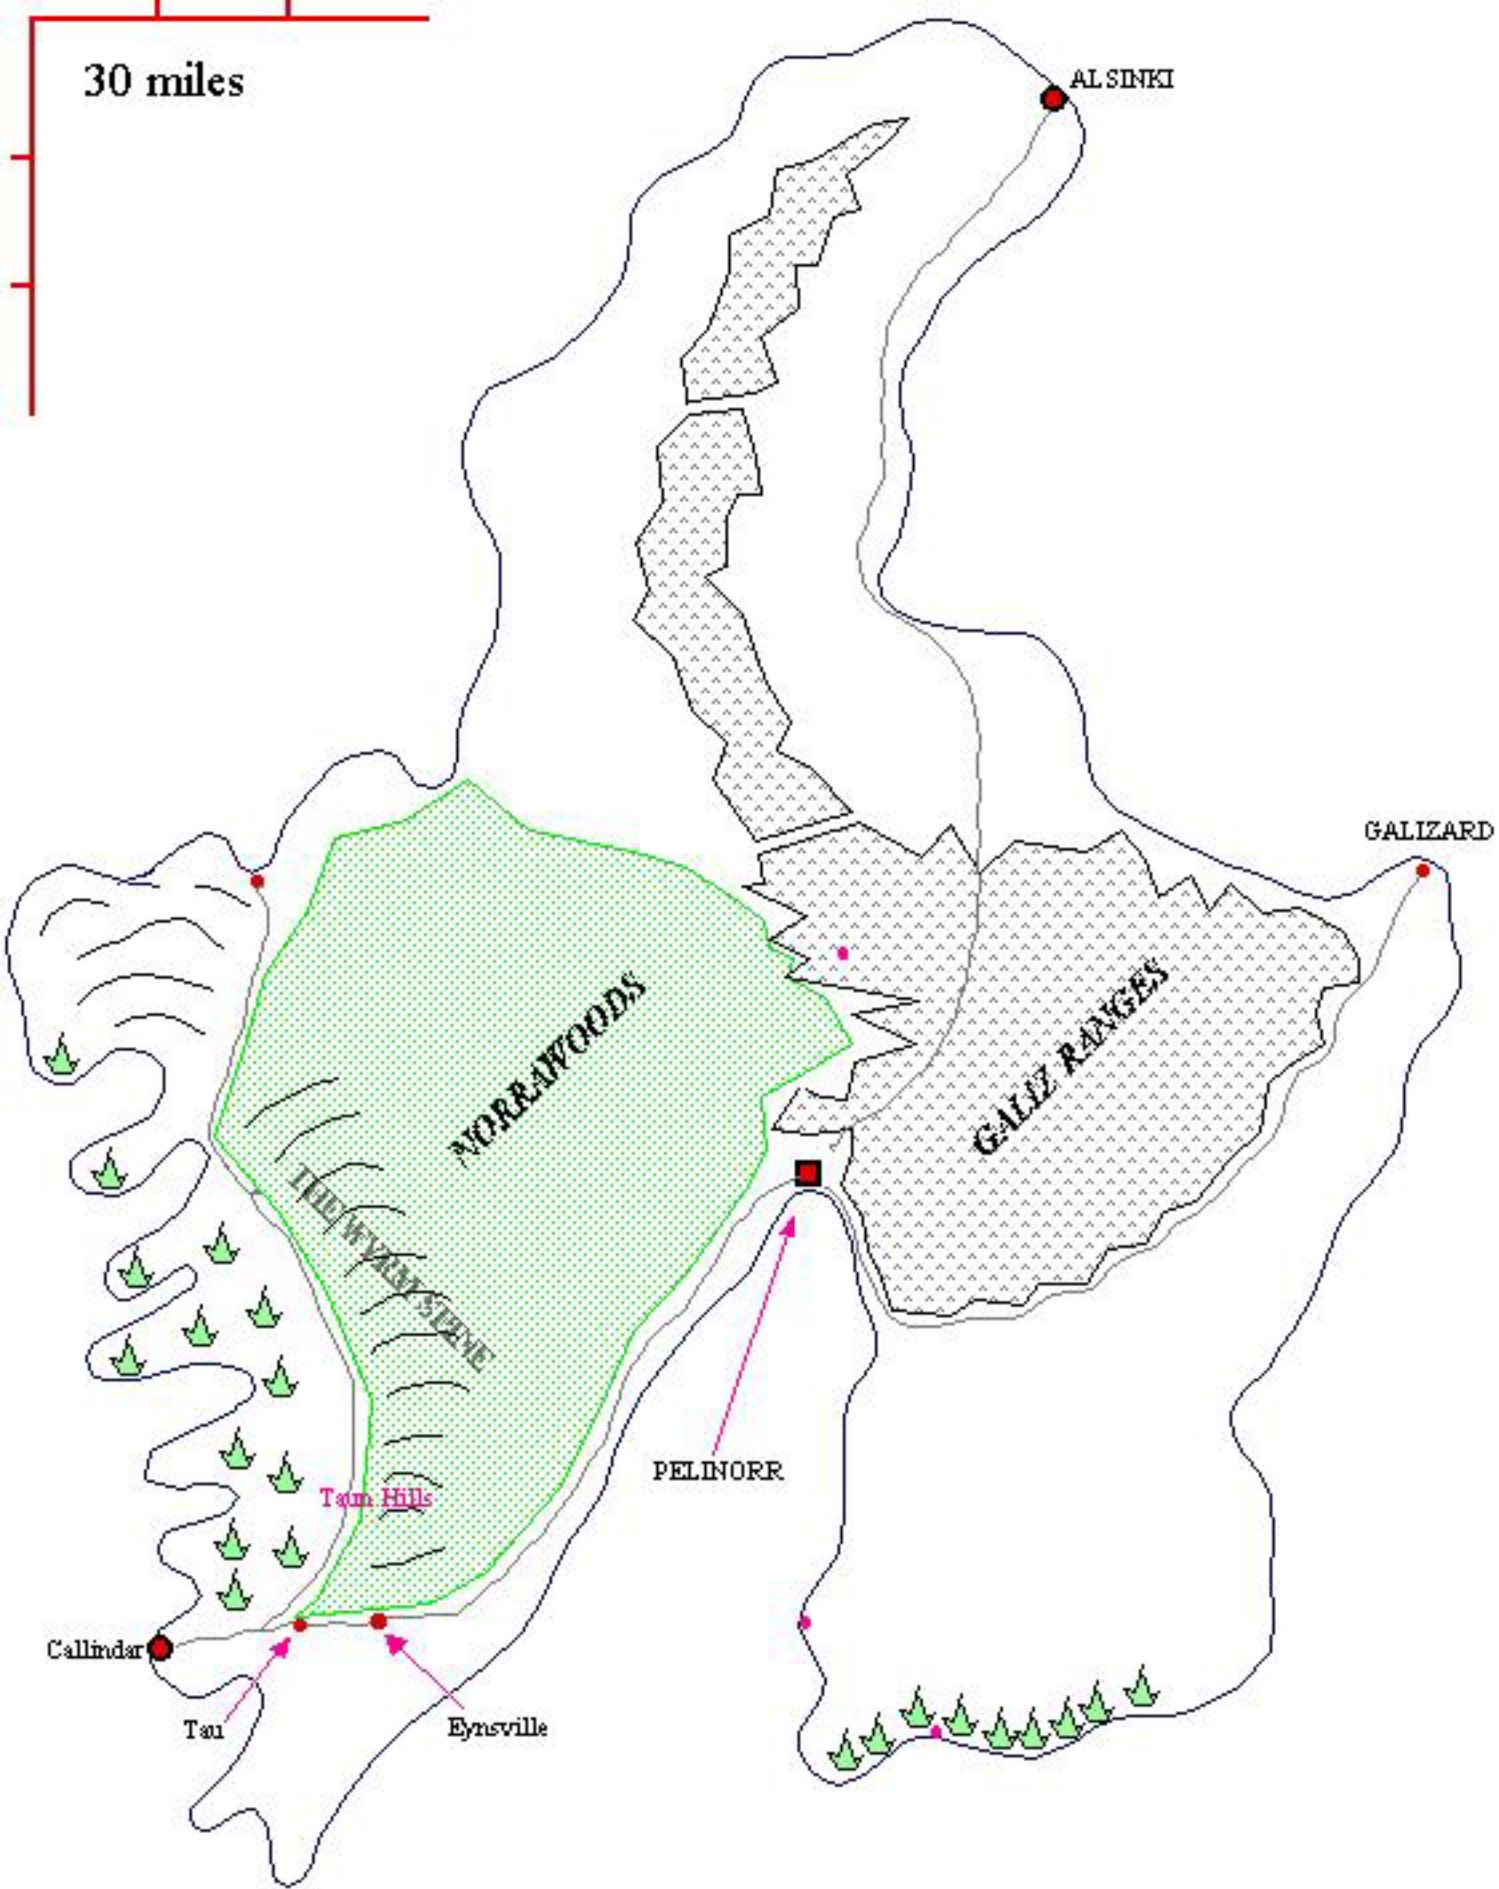

ARRON

STRAIT

Galighard

PELIN

PELIN-RE

INSTONIA

FAERUN WOOD ELVES

GULF OF PELIN

PELIN

SUNTER LANDS

LANDS

TREE

30 miles

■ CITY

● TOWN

● VILLAGE

● Adventure Site

- TOWN
- VILLAGE
- Adventure Site

**ARRONIA c.103PP**

10 miles

10 miles

The Isle of The  
Everburning

Alheim

Alfarin

The Isle Of The  
Midnight Sun

The Isle Of  
Serpent-Guard

The Middle Nort Islands